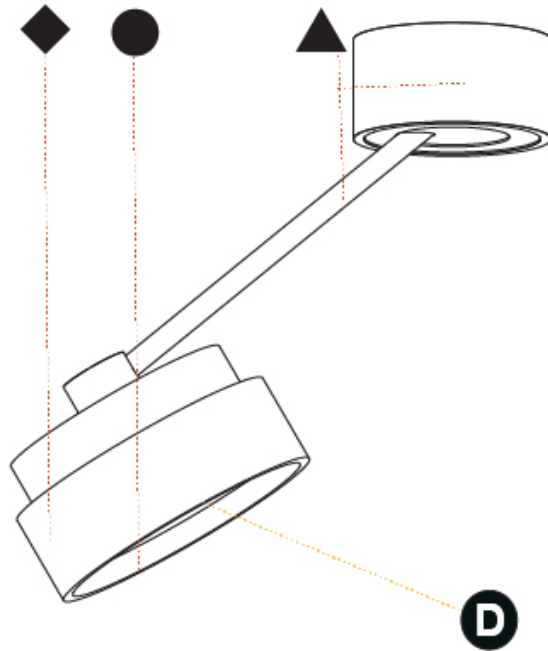

SIGN DIVA DANCER SUSPENSION

A300037-

PROJECT
TYPE
SPECIFIER
QUANTITY
DATE

A