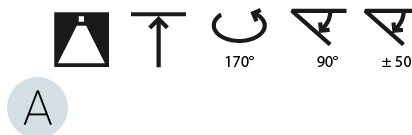

GENERAL

Series: Sign Diva Dancer
Subseries: Sign Diva Dancer Korona
Brand: Prolicht
Division: Architectural
Mounting Type: Suspension
Mounting Location: Ceiling
Subcategory: Pendant

PHYSICAL

Shape: Round
Diameter (mm): 400
Diameter (in): 15 3/4
Height (mm): 1620
Height (in): 63 3/4
Light Distribution: Adjustable / Direct
Weight (kg): 5
Weight (lbs): 11
Diffuser: PMMA - Opal / Micro-Prism / Sparkling Secret / Vintage Industrial
Fixture Finish: SSR / BKV / CWI / CRY / HAB / UFT / ITA / RUA / FTG / MYG / LOD / PUS / FRO / FUP / KIA / POP / BLS / SPG / MEY / GOH / GUM / CHC / COM / ABZ / JAG / OBR / MOS / ROR
Fixture Material: Extruded Aluminum / Steel

ELECTRICAL

Lamp Type: LED (Zhaga Standard)
Input Wattage (W): 17.0
Total Output Wattage (W): 15.4
Dimming: Tri-Mode (Non-Dimming and Phase Dimming (120Vac only) and 0-10V Dimming)
Driver Included: Yes
Driver Location: Integrated
Driver Type: Constant Current - Universal
Driver Class: Class 2
Input Voltage (V): 120 - 277
Constant Current (MA): 500

LED

Color Temperature (°K): 2700 / 3000 / 3500 / 4000
Max. Delivered Lumen (lm): 1807 / 1943 / 1951 / 1991
Nominal Lumen (lm): 2250 / 2420 / 2430 / 2480
CRI: >90 CRI
Lamp Life (hrs): 50000

OPTICAL

Adjustability: Rotational Canopy 170°; Tilting Canopy ±50°; Tilting Head ±90°

RATINGS AND CERTIFICATIONS

Certified By: Certified for North American Standards
IP rating: IP20