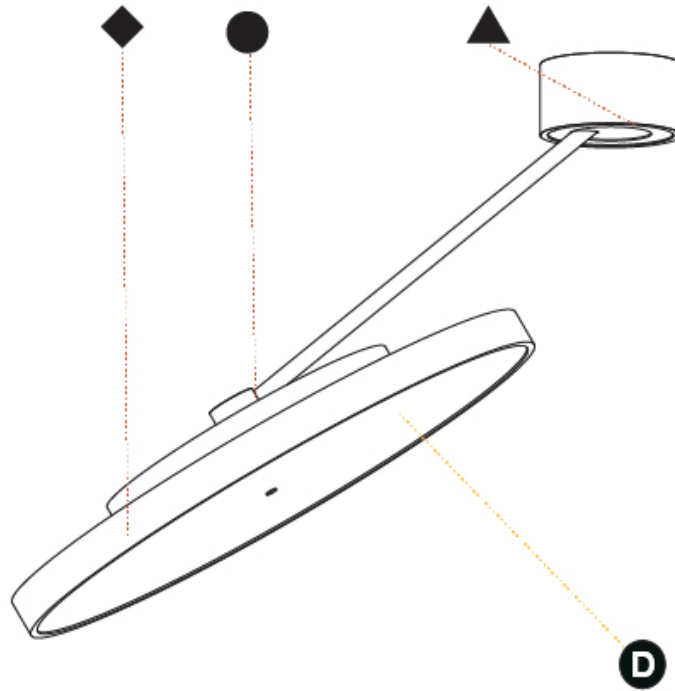

SIGN DIVA DANCER KORONA SUSPENSION

A300047-

PROJECT

TYPE

SPECIFIER

QUANTITY

DATE

A