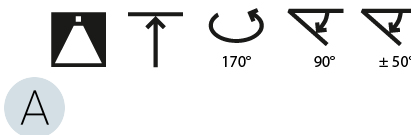

GENERAL

Series: Sign Diva Dancer
Subseries: Sign Diva Dancer Korona
Brand: Prolicht
Division: Architectural
Mounting Type: Suspension
Mounting Location: Ceiling
Subcategory: Pendant

PHYSICAL

Shape: Round
Diameter (mm): 570
Diameter (in): 22 7/16
Height (mm): 1620
Height (in): 63 3/4
Light Distribution: Adjustable / Direct
Weight (kg): 4.5
Weight (lbs): 9.9
Diffuser: PMMA - Opal / Micro-Prism / Sparkling Secret / Vintage Industrial
Fixture Finish: SSR / BKV / CWI / CRY / HAB / UFT / ITA / RUA / FTG / MYG / LOD / PUS / FRO / FUP / KIA / POP / BLS / SPG / MEY / GOH / GUM / CHC / COM / ABZ / JAG / OBR / MOS / ROR
Fixture Material: Extruded Aluminum / Steel

ELECTRICAL

Lamp Type: LED (Zhaga Standard)
Input Wattage (W): 58.3
Total Output Wattage (W): 46.9
Dimming: Tri-Mode (Non-Dimming and Phase Dimming (120Vac only) and 0-10V Dimming)
Driver Included: Yes
Driver Location: Integrated
Driver Type: Constant Current - Universal
Driver Class: Class 2
Input Voltage (V): 120 - 277
Constant Current (MA): 350

LED

Color Temperature (°K): 2700 / 3000 / 4000
Max. Delivered Lumen (lm): 5060 / 6320 / 6580
CRI: >90 CRI
Lamp Life (hrs): 50000

OPTICAL

Adjustability: Rotational Canopy 170°; Tilting Canopy ±50°; Tilting Head ±90°

RATINGS AND CERTIFICATIONS

Certified By: Certified for North American Standards
IP rating: IP20