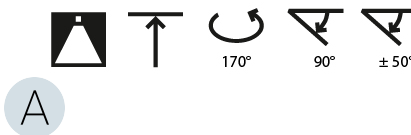

GENERAL

Series: Sign Diva Dancer
Subseries: Sign Diva Dancer
Brand: Prolicht
Division: Architectural
Mounting Type: Suspension
Mounting Location: Ceiling
Subcategory: Pendant

PHYSICAL

Shape: Round
Diameter (mm): 850
Diameter (in): 33 7/16
Height (mm): 870
Height (in): 34 1/4
Light Distribution: Adjustable / Direct
Weight (kg): 9.8
Weight (lbs): 21.56
Diffuser: PMMA - Opal / Micro-Prism / Sparkling Secret / Vintage Industrial
Fixture Finish: SSR / BKV / CWI / CRY / HAB / UFT / ITA / RUA / FTG / MYG / LOD / PUS / FRO / FUP / KIA / POP / BLS / SPG / MEY / GOH / GUM / CHC / COM / ABZ / JAG / OBR / MOS / ROR
Fixture Material: Extruded Aluminum / Steel

ELECTRICAL

Lamp Type: LED (Zhaga Standard)
Input Wattage (W): 96.8
Total Output Wattage (W): 76.8
Dimming: Tri-Mode (Non-Dimming and Phase Dimming (120Vac only) and 0-10V Dimming)
Driver Included: Yes
Driver Location: Integrated
Driver Type: Constant Current - Universal
Driver Class: Class 2
Input Voltage (V): 120 - 277
Constant Current (MA): 600

LED

Color Temperature (°K): 3000 / 3500 / 4000
Max. Delivered Lumen (lm): 11160 / 11388 / 11620
CRI: >90 CRI
Lamp Life (hrs): 50000

OPTICAL

Adjustability: Rotational Canopy 170°; Tilting Canopy ±50°; Tilting Head ±90°

RATINGS AND CERTIFICATIONS

Certified By: Certified for North American Standards
IP rating: IP20