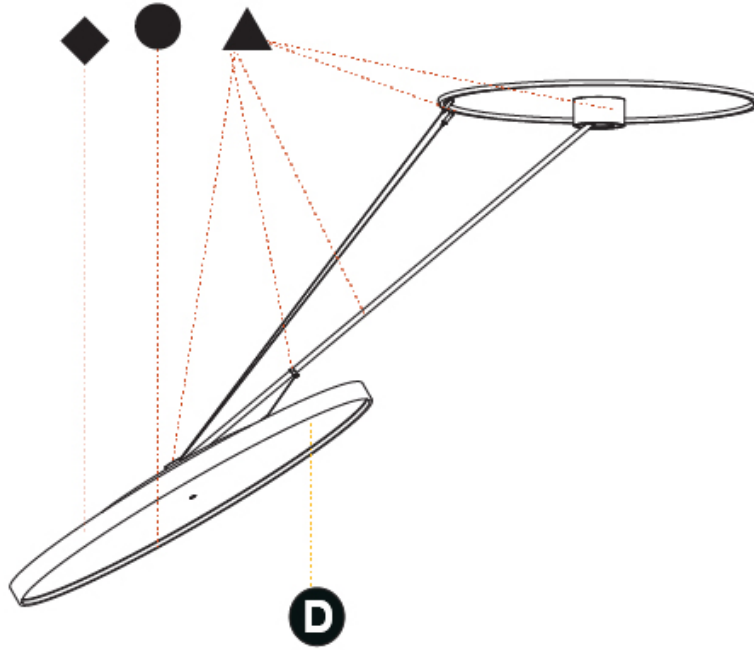

SIGN DIVA DANCER SUSPENSION

A30877-

PROJECT

TYPE

SPECIFIER

QUANTITY

DATE