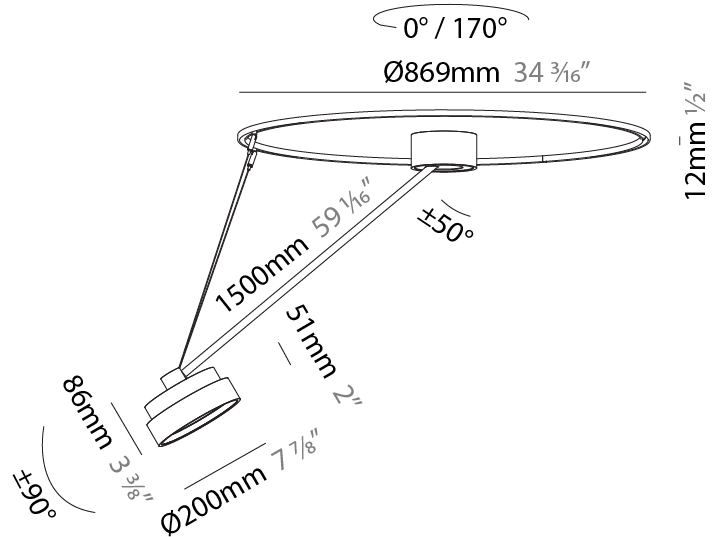

GENERAL

Series: Sign Diva Dancer
Subseries: Sign Diva Dancer
Brand: Prolicht
Division: Architectural
Mounting Type: Suspension
Mounting Location: Ceiling
Subcategory: Pendant

PHYSICAL

Shape: Round
Diameter (mm): 200
Diameter (in): 7 7/8
Height (mm): 1620
Height (in): 63 3/4
Light Distribution: Adjustable / Direct
Weight (kg): 3
Weight (lbs): 6.6
Diffuser: PMMA - Opal / Micro-Prism / Sparkling Secret / Vintage Industrial
Fixture Finish: SSR / BKV / CWI / CRY / HAB / UFT / ITA / RUA / FTG / MYG / LOD / PUS / FRO / FUP / KIA / POP / BLS / SPG / MEY / GOH / GUM / CHC / COM / ABZ / JAG / OBR / MOS / ROR
Fixture Material: Extruded Aluminum / Steel

ELECTRICAL

Lamp Type: LED (Zhaga Standard)
Input Wattage (W): 12.1
Total Output Wattage (W): 11
Dimming: Tri-Mode (Non-Dimming and Phase Dimming (120Vac only) and 0-10V Dimming)
Driver Included: Yes
Driver Location: Integrated
Driver Type: Constant Current - Universal
Driver Class: Class 2
Input Voltage (V): 120 - 277
Constant Current (MA): 350

LED

Color Temperature (°K): 2700 / 3000 / 3500 / 4000
Max. Delivered Lumen (lm): 836 / 895 / 903 / 921
Nominal Lumen (lm): 1280 / 1370 / 1382 / 1410
CRI: >90 CRI
Lamp Life (hrs): 50000

OPTICAL

Adjustability: Rotational Canopy 170°; Tilting Canopy ±50°; Tilting Head ±90°

RATINGS AND CERTIFICATIONS

Certified By: Certified for North American Standards
IP rating: IP20