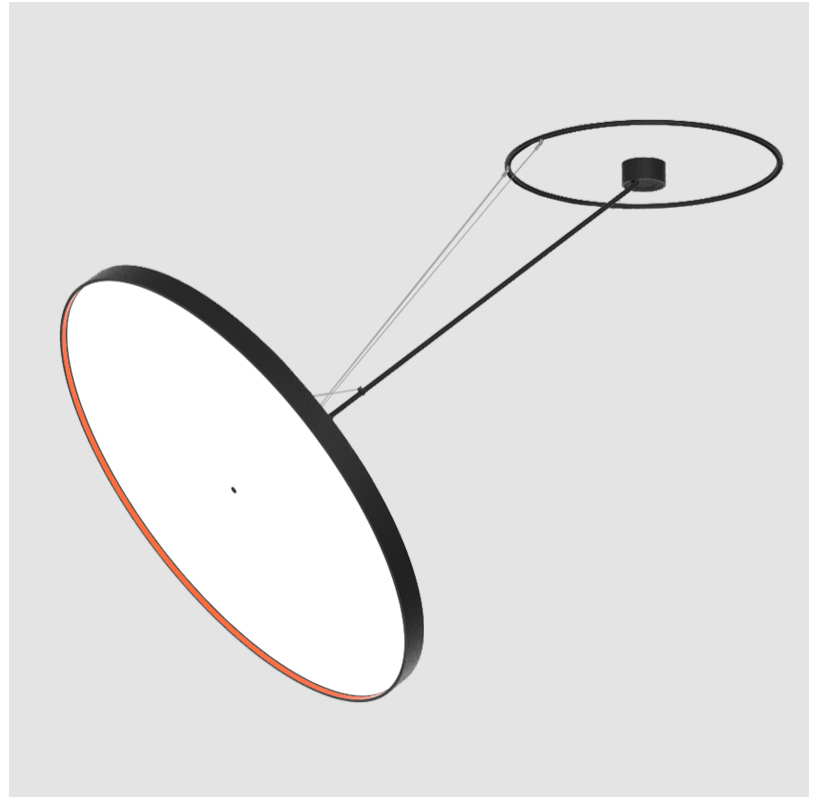

GENERAL

Series: Sign Diva Dancer
Subseries: Sign Diva Dancer Korona
Brand: Prolicht
Division: Architectural
Mounting Type: Suspension
Mounting Location: Ceiling
Subcategory: Pendant

PHYSICAL

Shape: Round
Diameter (mm): 1100
Diameter (in): 43 ⁵/₁₆
Height (mm): 1620
Height (in): 63 ³/₄
Light Distribution: Adjustable / Direct
Weight (kg): 15.5
Weight (lbs): 34.1
Diffuser: PMMA - Opal / Micro-Prism / Sparkling Secret / Vintage Industrial
Fixture Finish: SSR / BKV / CWI / CRY / HAB / UFT / ITA / RUA / FTG / MYG / LOD / PUS / FRO / FUP / KIA / POP / BLS / SPG / MEY / GOH / GUM / CHC / COM / ABZ / JAG / OBR / MOS / ROR
Fixture Material: Extruded Aluminum / Steel

ELECTRICAL

Lamp Type: LED (Zhaga Standard)
Input Wattage (W): 169.4
Total Output Wattage (W): 135
Dimming: Tri-Mode (Non-Dimming and Phase Dimming (120Vac only) and 0-10V Dimming)
Driver Included: Yes
Driver Location: Integrated
Driver Type: Constant Current - Universal
Driver Class: Class 2
Input Voltage (V): 120 - 277
Constant Current (MA): 600

LED

Color Temperature (°K): 2700 / 3000 / 4000
Max. Delivered Lumen (lm): 19520 / 19933 / 20340
CRI: >90 CRI
Lamp Life (hrs): 50000

OPTICAL

Adjustability: Rotational Canopy 170°; Tilting Canopy ±50°; Tilting Head ±90°

RATINGS AND CERTIFICATIONS

Certified By: Certified for North American Standards
IP rating: IP20