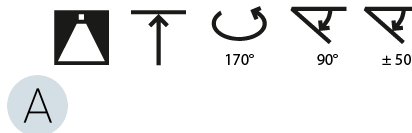

GENERAL

Series: Sign Diva Dancer
Subseries: Sign Diva Dancer Korona
Brand: Prolicht
Division: Architectural
Mounting Type: Suspension
Mounting Location: Ceiling
Subcategory: Pendant

PHYSICAL

Shape: Round
Diameter (mm): 200
Diameter (in): 7 7/8
Height (mm): 1620
Height (in): 63 3/4
Light Distribution: Adjustable / Direct
Weight (kg): 3.3
Weight (lbs): 7.26
Diffuser: PMMA - Opal / Micro-Prism / Sparkling Secret / Vintage Industrial
Fixture Finish: SSR / BKV / CWI / CRY / HAB / UFT / ITA / RUA / FTG / MYG / LOD / PUS / FRO / FUP / KIA / POP / BLS / SPG / MEY / GOH / GUM / CHC / COM / ABZ / JAG / OBR / MOS / ROR
Fixture Material: Extruded Aluminum / Steel

ELECTRICAL

Lamp Type: LED (Zhaga Standard)
Input Wattage (W): 11
Total Output Wattage (W): 10
Dimming: Tri-Mode (Non-Dimming and Phase Dimming (120Vac only) and 0-10V Dimming)
Driver Included: Yes
Driver Location: Integrated
Driver Type: Constant Current - Universal
Driver Class: Class 2
Input Voltage (V): 120 - 277
Constant Current (MA): 350

LED

Color Temperature (°K): 2700 / 3000 / 3500 / 4000
Max. Delivered Lumen (lm): 860 / 1080 / 1088 / 1110
CRI: >90 CRI
Lamp Life (hrs): 50000

OPTICAL

Adjustability: Rotational Canopy 170°; Tilting Canopy ±50°; Tilting Head ±90°

RATINGS AND CERTIFICATIONS

Certified By: Certified for North American Standards
IP rating: IP20