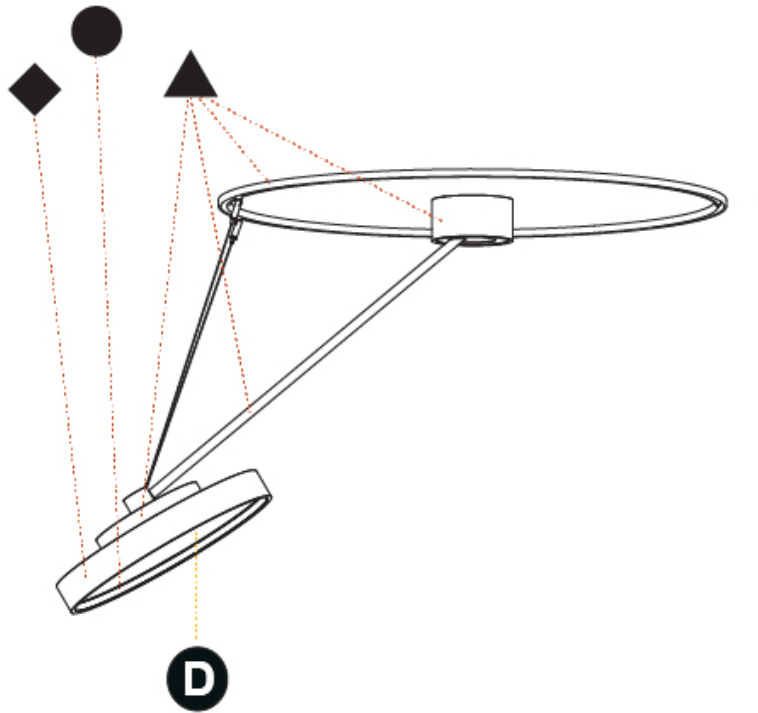

SIGN DIVA DANCER KORONA SUSPENSION

A30879-

PROJECT	_____
TYPE	_____
SPECIFIER	_____
QUANTITY	_____
DATE	_____

A