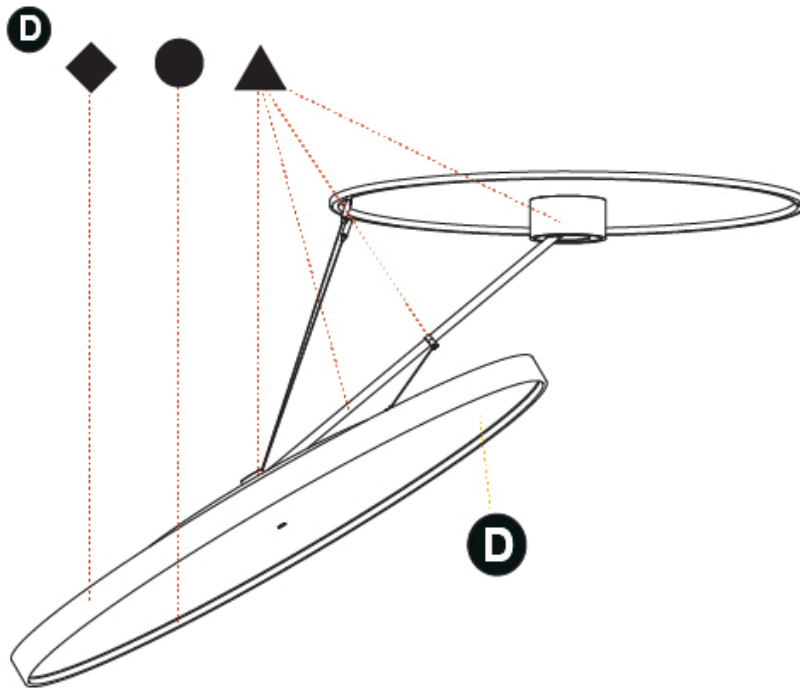

SIGN DIVA DANCER KORONA SUSPENSION

A30883-

PROJECT	_____
TYPE	_____
SPECIFIER	_____
QUANTITY	_____
DATE	_____