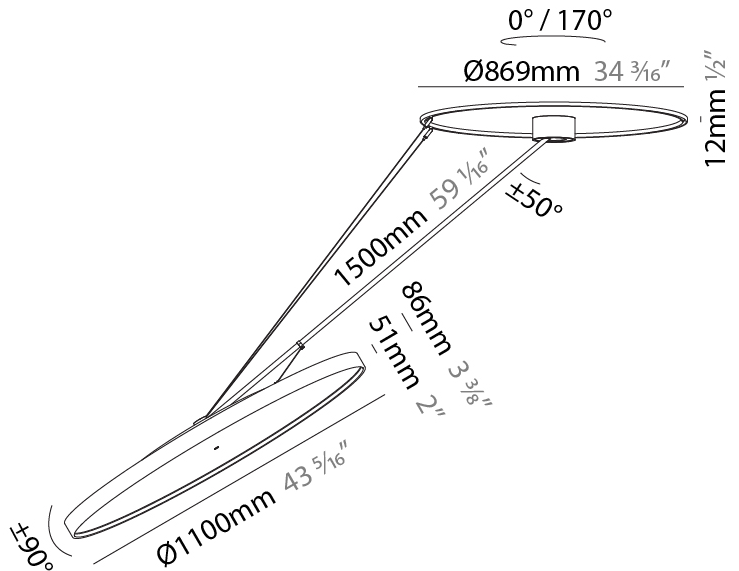

GENERAL

Series: Sign Diva Dancer
Subseries: Sign Diva Dancer Korona
Brand: Prolicht
Division: Architectural
Mounting Type: Suspension
Mounting Location: Ceiling
Subcategory: Pendant

PHYSICAL

Shape: Round
Diameter (mm): 1100
Diameter (in): 43 ⁵/₁₆
Height (mm): 1620
Height (in): 63 ³/₄
Light Distribution: Adjustable / Direct
Weight (kg): 15.5
Weight (lbs): 34.1
Diffuser: PMMA - Opal / Micro-Prism / Sparkling Secret / Vintage Industrial
Fixture Finish: SSR / BKV / CWI / CRY / HAB / UFT / ITA / RUA / FTG / MYG / LOD / PUS / FRO / FUP / KIA / POP / BLS / SPG / MEY / GOH / GUM / CHC / COM / ABZ / JAG / OBR / MOS / ROR
Fixture Material: Extruded Aluminum / Steel

ELECTRICAL

Lamp Type: LED (Zhaga Standard)
Input Wattage (W): 169.4
Total Output Wattage (W): 135
Dimming: Tri-Mode (Non-Dimming and Phase Dimming (120Vac only) and 0-10V Dimming)
Driver Included: Yes
Driver Location: Integrated
Driver Type: Constant Current - Universal
Driver Class: Class 2
Input Voltage (V): 120 - 277
Constant Current (MA): 600

LED

Color Temperature (°K): 2700 / 3000 / 4000
Max. Delivered Lumen (lm): 19520 / 19933 / 20340
CRI: >90 CRI
Lamp Life (hrs): 50000

OPTICAL

Adjustability: Rotational Canopy 170°; Tilting Canopy ±50°; Tilting Head ±90°

RATINGS AND CERTIFICATIONS

Certified By: Certified for North American Standards
IP rating: IP20