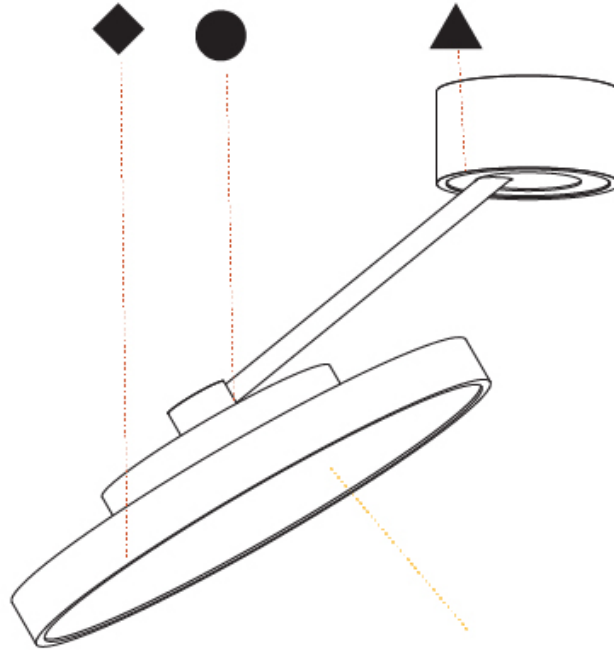

SIGN DIVA DANCER KORONA SUSPENSION

A300045-

PROJECT	_____
TYPE	_____
SPECIFIER	_____
QUANTITY	_____
DATE	_____

A