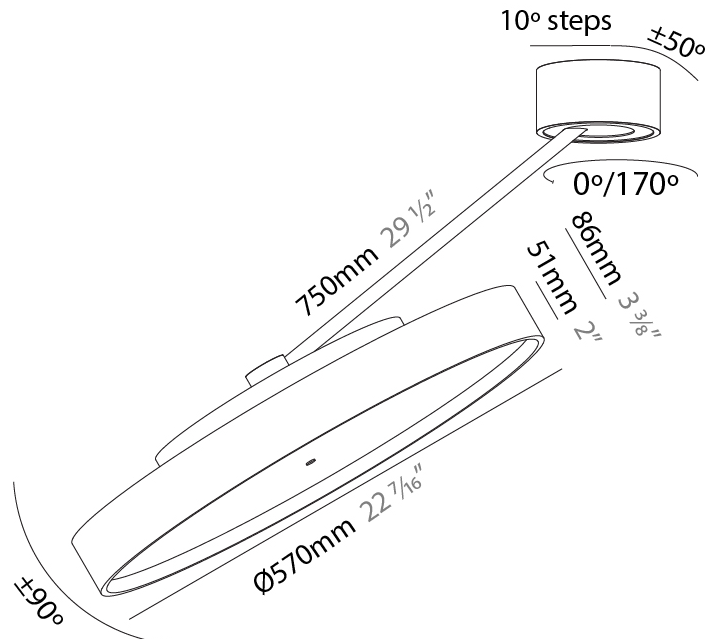

GENERAL

Series: Sign Diva Dancer
Subseries: Sign Diva Dancer Korona
Brand: Prolicht
Division: Architectural
Mounting Type: Suspension
Mounting Location: Ceiling
Subcategory: Pendant

PHYSICAL

Shape: Round
Diameter (mm): 570
Diameter (in): 22 ⁷/₁₆
Height (mm): 870
Depth (mm): 86
Height (in): 34 ¹/₄
Depth (in): 3 ³/₈
Light Distribution: Adjustable / Direct
Weight (kg): 5
Weight (lbs): 11.023
Diffuser: PMMA - Opal / Micro-Prism / Sparkling Secret / Vintage Industrial
Fixture Finish: SSR / BKV / CWI / CRY / HAB / UFT / ITA / RUA / FTG / MYG / LOD / PUS / FRO / FUP / KIA / POP / BLS / SPG / MEY / GOH / GUM / CHC / COM / ABZ / JAG / OBR / MOS / ROR
Fixture Material: Extruded Aluminum / Steel

ELECTRICAL

Lamp Type: LED (Zhaga Standard)
Input Wattage (W): 52.8
Total Output Wattage (W): 47.52
Dimming: Tri-Mode (Non-Dimming and Phase Dimming (120Vac only) and 0-10V Dimming)
Driver Included: Yes
Driver Location: Integrated
Driver Type: Constant Current - Universal
Driver Class: Class 2
Input Voltage (V): 120 - 277
Constant Current (MA): 350

LED

Color Temperature (*K): 2700 / 3000 / 3500 / 4000
Max. Delivered Lumen (lm): 5060 / 6320 / 6448 / 6580
CRI: >90 CRI
Lamp Life (hrs): 50000

OPTICAL

Adjustability: Rotational Canopy 170°; Tilting Canopy ±50°; Tilting Head ±90°

RATINGS AND CERTIFICATIONS

Certified By: Certified for North American Standards
IP rating: IP20