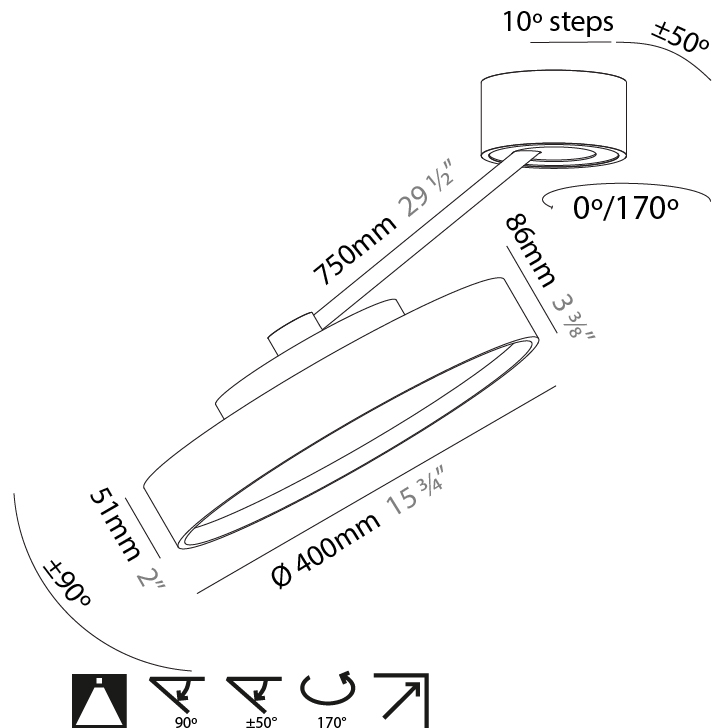

GENERAL

Series: Sign Diva Dancer
Subseries: Sign Diva Dancer Korona
Brand: Prolicht
Division: Architectural
Mounting Type: Suspension
Mounting Location: Ceiling
Subcategory: Pendant

PHYSICAL

Shape: Round
Diameter (mm): 400
Diameter (in): 15 3/4
Height (mm): 870
Depth (mm): 86
Height (in): 34 1/4
Depth (in): 3 3/8
Light Distribution: Adjustable / Direct
Weight (kg): 3.5
Weight (lbs): 7.716
Diffuser: PMMA - Opal / Micro-Prism / Sparkling Secret / Vintage Industrial
Fixture Finish: SSR / BKV / CWI / CRY / HAB / UFT / ITA / RUA / FTG / MYG / LOD / PUS / FRO / FUP / KIA / POP / BLS / SPG / MEY / GOH / GUM / CHC / COM / ABZ / JAG / OBR / MOS / ROR
Fixture Material: Extruded Aluminum / Steel

ELECTRICAL

Lamp Type: LED (Zhaga Standard)
Input Wattage (W): 17.9
Total Output Wattage (W): 16
Dimming: Tri-Mode (Non-Dimming and Phase Dimming (120Vac only) and 0-10V Dimming)
Driver Included: Yes
Driver Location: Integrated
Driver Type: Constant Current - Universal
Driver Class: Class 2
Input Voltage (V): 120 - 277
Constant Current (MA): 500

LED

Color Temperature (*K): 2700 / 3000 / 3500 / 4000
Max. Delivered Lumen (lm): 1870 / 2340 / 2372 / 2420
CRI: >90 CRI
Lamp Life (hrs): 50000

OPTICAL

Adjustability: Rotational Canopy 170°; Tilting Canopy ±50°; Tilting Head ±90°

RATINGS AND CERTIFICATIONS

Certified By: Certified for North American Standards
IP rating: IP20