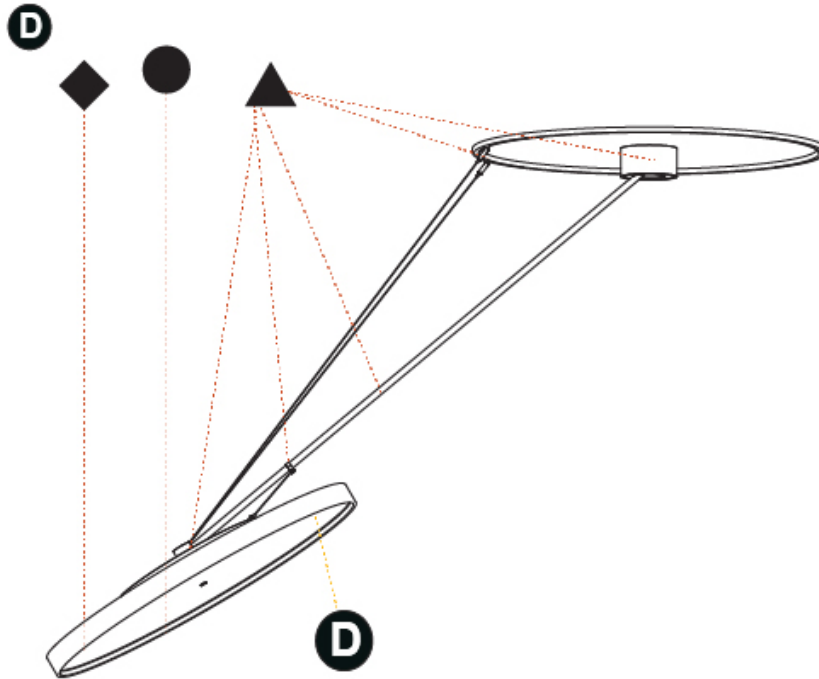

SIGN DIVA DANCER KORONA SUSPENSION

A30882-

PROJECT	_____
TYPE	_____
SPECIFIER	_____
QUANTITY	_____
DATE	_____