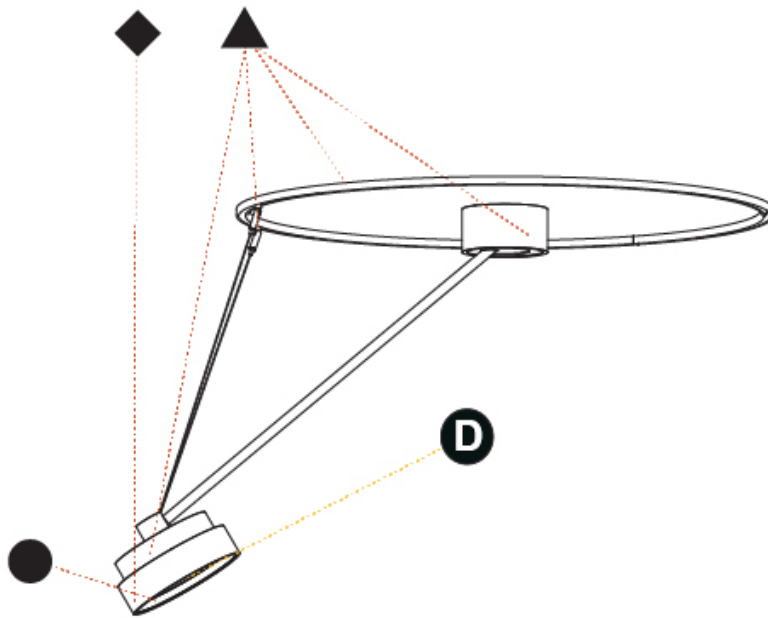

SIGN DIVA DANCER SUSPENSION

A30871-

PROJECT

TYPE

SPECIFIER

QUANTITY

DATE

A