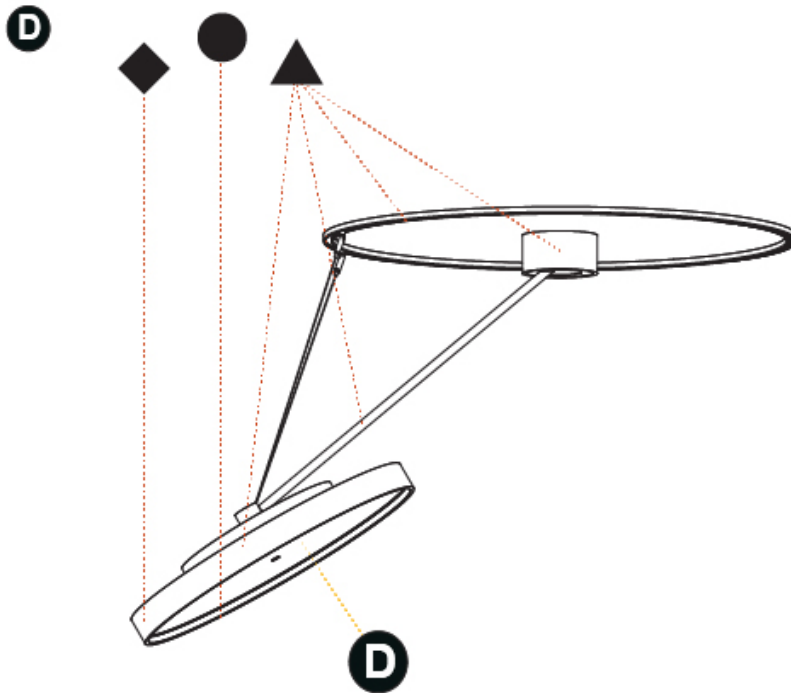

SIGN DIVA DANCER KORONA SUSPENSION

A30880-

PROJECT
TYPE
SPECIFIER
QUANTITY
DATE

A