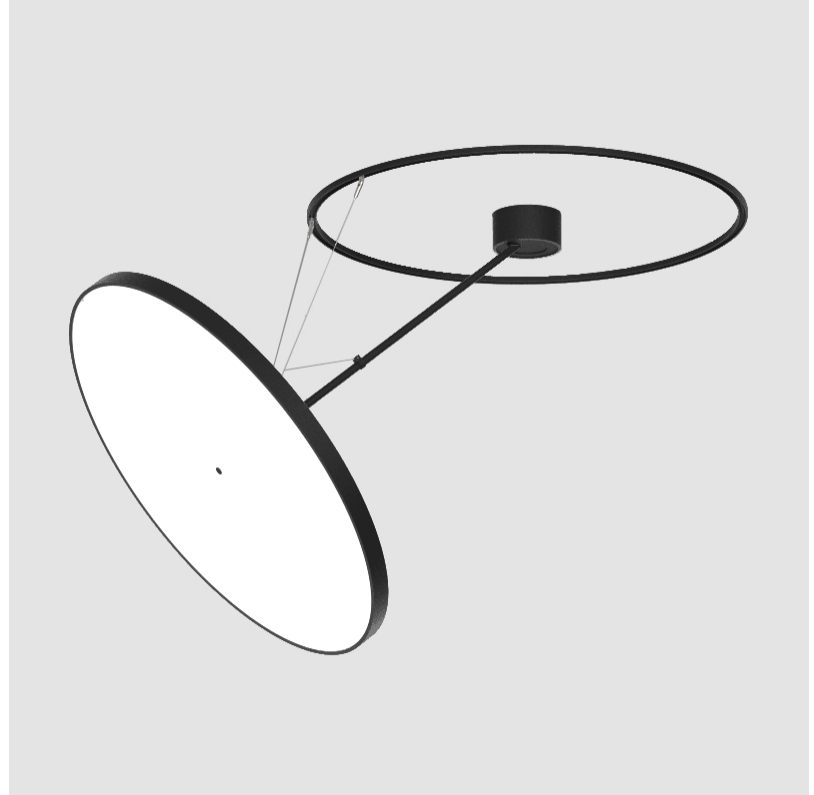

GENERAL

Series: Sign Diva Dancer
Subseries: Sign Diva Dancer
Brand: Prolicht
Division: Architectural
Mounting Type: Suspension
Mounting Location: Ceiling
Subcategory: Pendant

PHYSICAL

Shape: Round
Diameter (mm): 850
Diameter (in): 33 7/16
Height (mm): 870
Height (in): 34 1/4
Light Distribution: Adjustable / Direct
Weight (kg): 9.8
Weight (lbs): 21.56
Diffuser: PMMA - Opal / Micro-Prism / Sparkling Secret / Vintage Industrial
Fixture Finish: SSR / BKV / CWI / CRY / HAB / UFT / ITA / RUA / FTG / MYG / LOD / PUS / FRO / FUP / KIA / POP / BLS / SPG / MEY / GOH / GUM / CHC / COM / ABZ / JAG / OBR / MOS / ROR
Fixture Material: Extruded Aluminum / Steel

ELECTRICAL

Lamp Type: LED (Zhaga Standard)
Input Wattage (W): 96.8
Total Output Wattage (W): 76.8
Dimming: Tri-Mode (Non-Dimming and Phase Dimming (120Vac only) and 0-10V Dimming)
Driver Included: Yes
Driver Location: Integrated
Driver Type: Constant Current - Universal
Driver Class: Class 2
Input Voltage (V): 120 - 277
Constant Current (MA): 600

LED

Color Temperature (°K): 3000 / 3500 / 4000
Max. Delivered Lumen (lm): 11160 / 11388 / 11620
CRI: >90 CRI
Lamp Life (hrs): 50000

OPTICAL

Adjustability: Rotational Canopy 170°; Tilting Canopy ±50°; Tilting Head ±90°

RATINGS AND CERTIFICATIONS

Certified By: Certified for North American Standards
IP rating: IP20