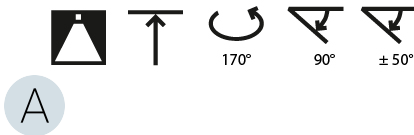

GENERAL

Series: Sign Diva Dancer
Subseries: Sign Diva Dancer
Brand: Prolicht
Division: Architectural
Mounting Type: Suspension
Mounting Location: Ceiling
Subcategory: Pendant

PHYSICAL

Shape: Round
Diameter (mm): 570
Diameter (in): 22 7/16
Height (mm): 1620
Height (in): 63 3/4
Light Distribution: Adjustable / Direct
Weight (kg): 6.0
Weight (lbs): 13.22
Diffuser: PMMA - Opal / Micro-Prism / Sparkling Secret / Vintage Industrial
Fixture Finish: SSR / BKV / CWI / CRY / HAB / UFT / ITA / RUA / FTG / MYG / LOD / PUS / FRO / FUP / KIA / POP / BLS / SPG / MEY / GOH / GUM / CHC / COM / ABZ / JAG / OBR / MOS / ROR
Fixture Material: Extruded Aluminum / Steel

ELECTRICAL

Lamp Type: LED (Zhaga Standard)
Input Wattage (W): 58.3
Total Output Wattage (W): 46.9
Dimming: Tri-Mode (Non-Dimming and Phase Dimming (120Vac only) and 0-10V Dimming)
Driver Included: Yes
Driver Location: Integrated
Driver Type: Constant Current - Universal
Driver Class: Class 2
Input Voltage (V): 120 - 277
Constant Current (MA): 350

LED

Color Temperature (°K): 3000 / 3500 / 4000
Max. Delivered Lumen (lm): 6120 / 6233 / 6360
CRI: >90 CRI
Lamp Life (hrs): 50000

OPTICAL

Adjustability: Rotational Canopy 170°; Tilting Canopy ±50°; Tilting Head ±90°

RATINGS AND CERTIFICATIONS

Certified By: Certified for North American Standards
IP rating: IP20