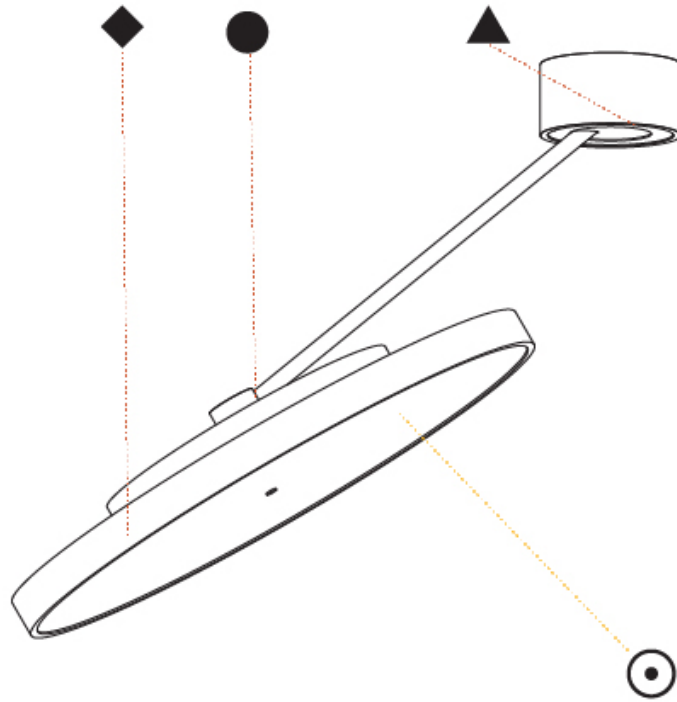

SIGN DIVA DANCER SUSPENSION

A300041-

PROJECT _____

TYPE _____

SPECIFIER _____

QUANTITY _____

DATE _____

A